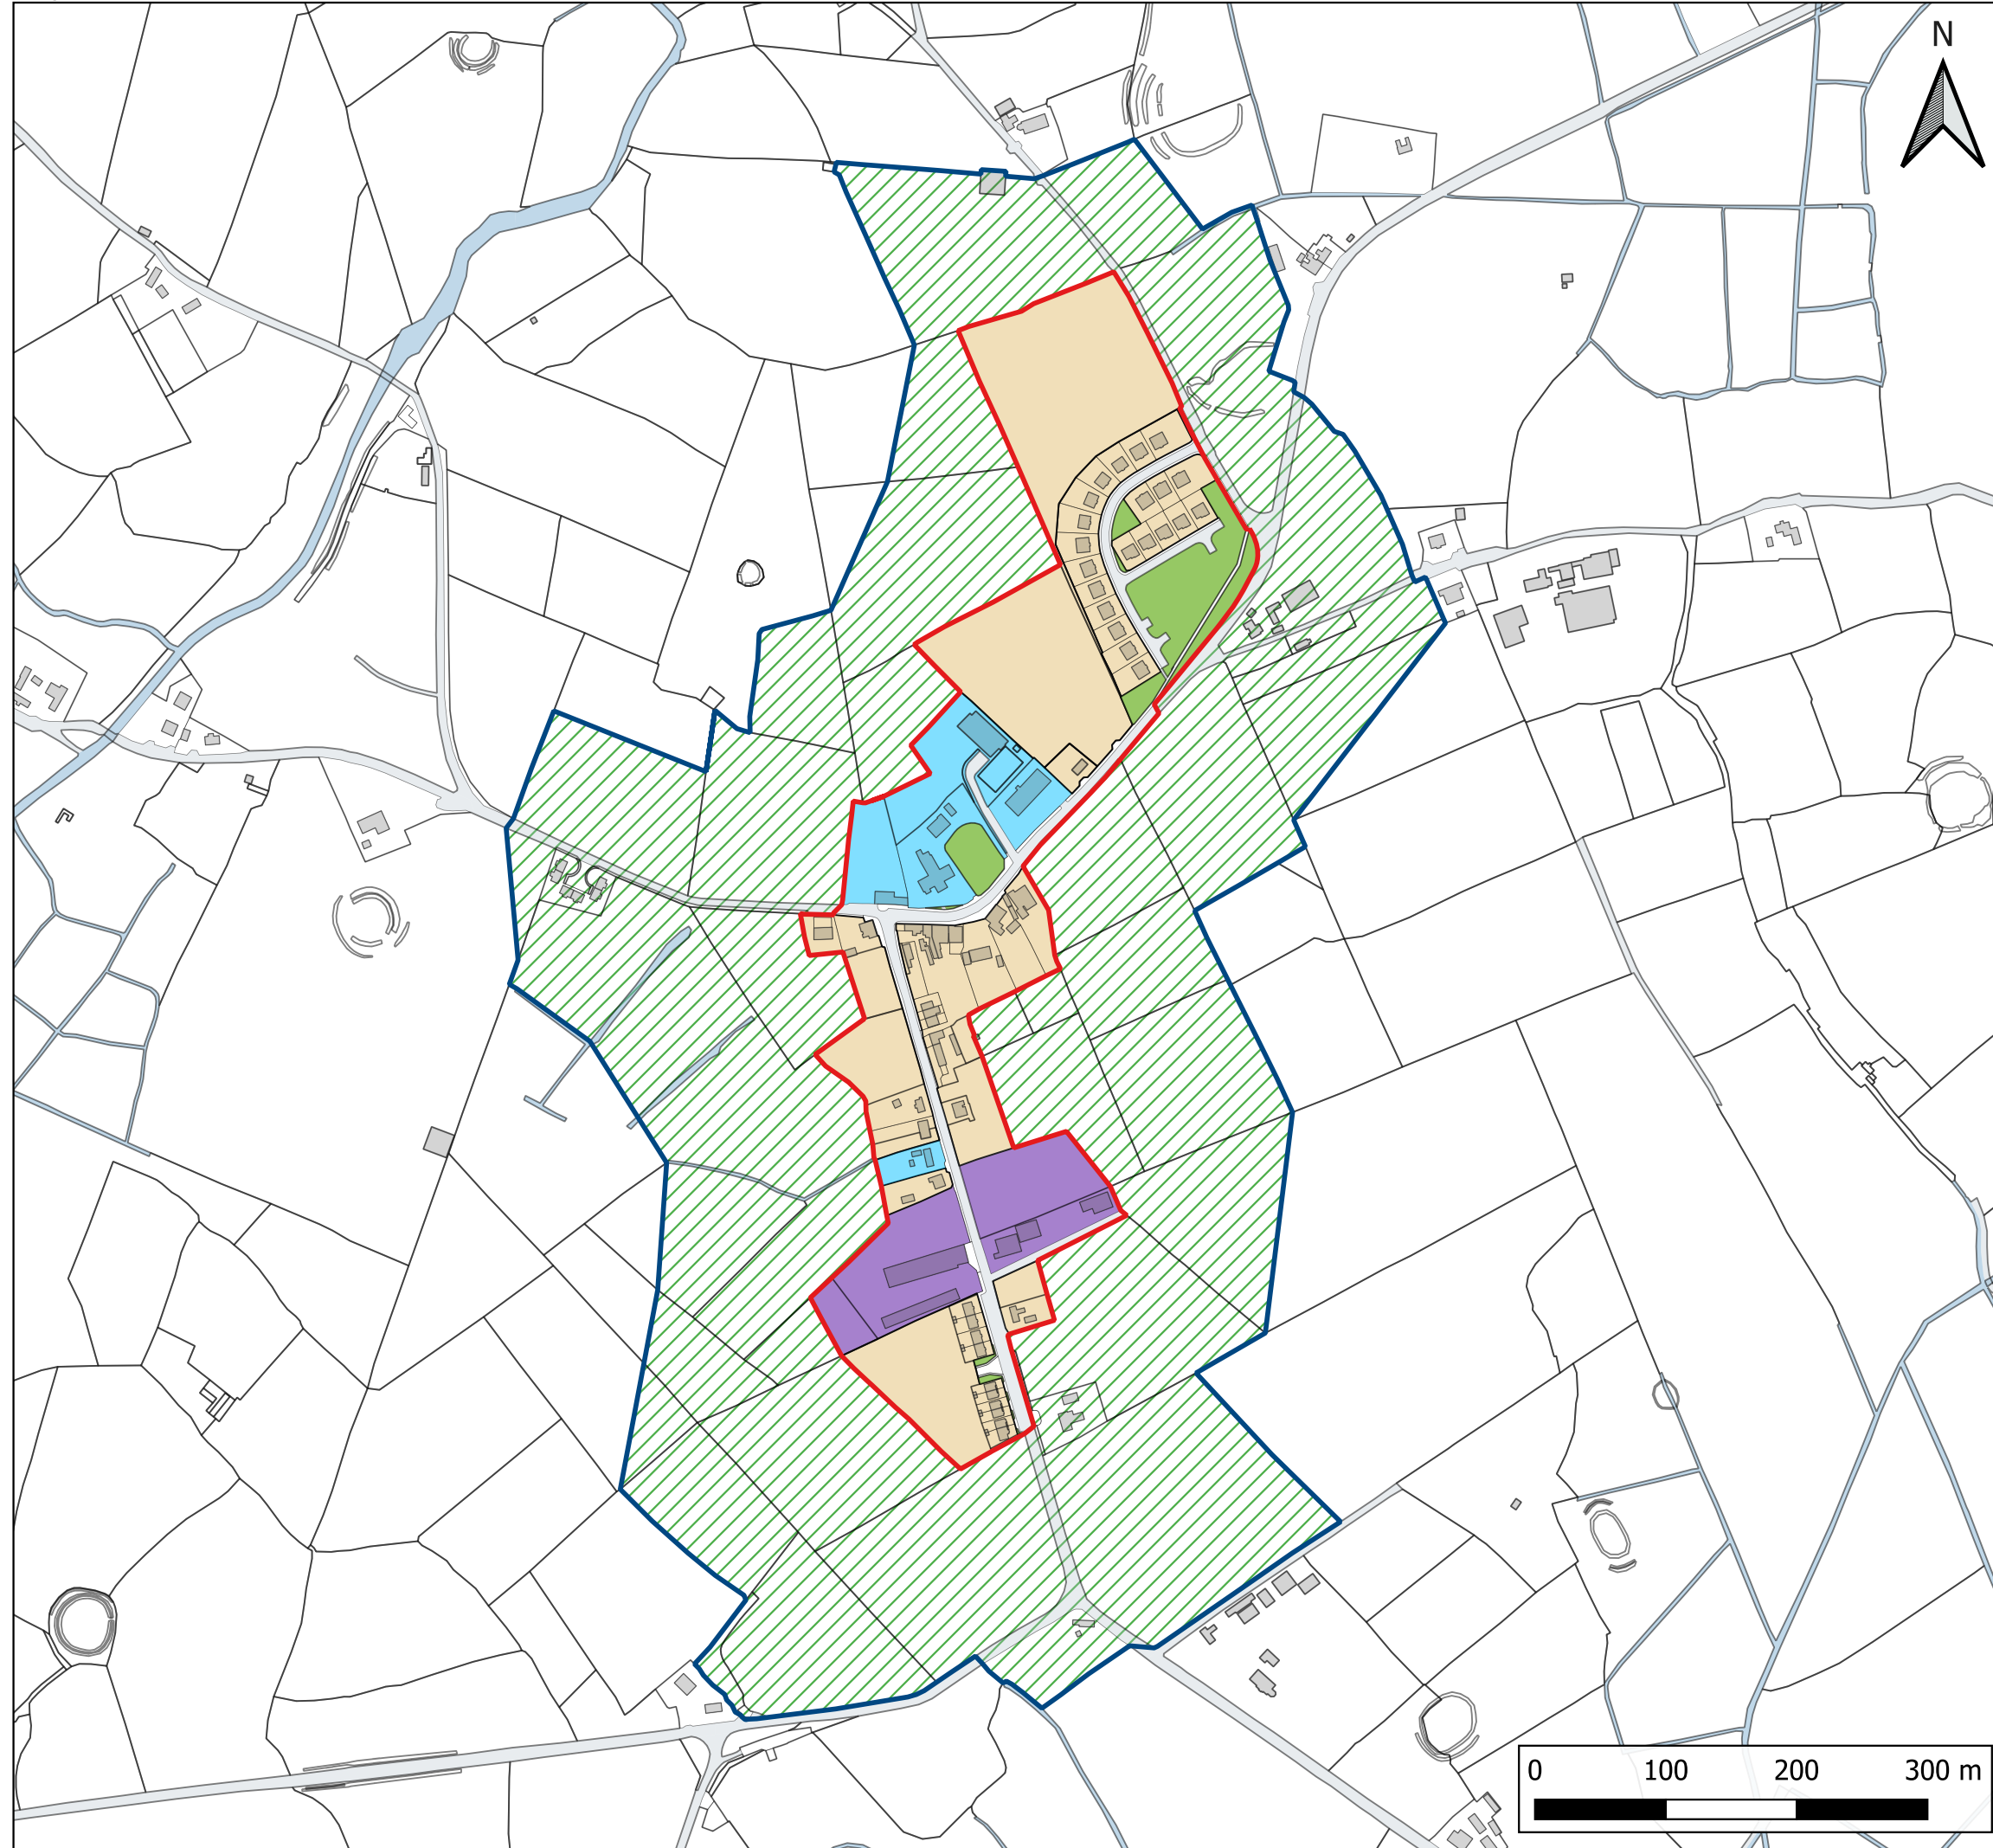

Bunnannaddan

adopted zoning

- Plan Limit
- Development Limit
- RV - rural village
- CF - community facilities
- BIE - business, industry, enterprise
- OS - open space and recreational amenities
- GB - green belt